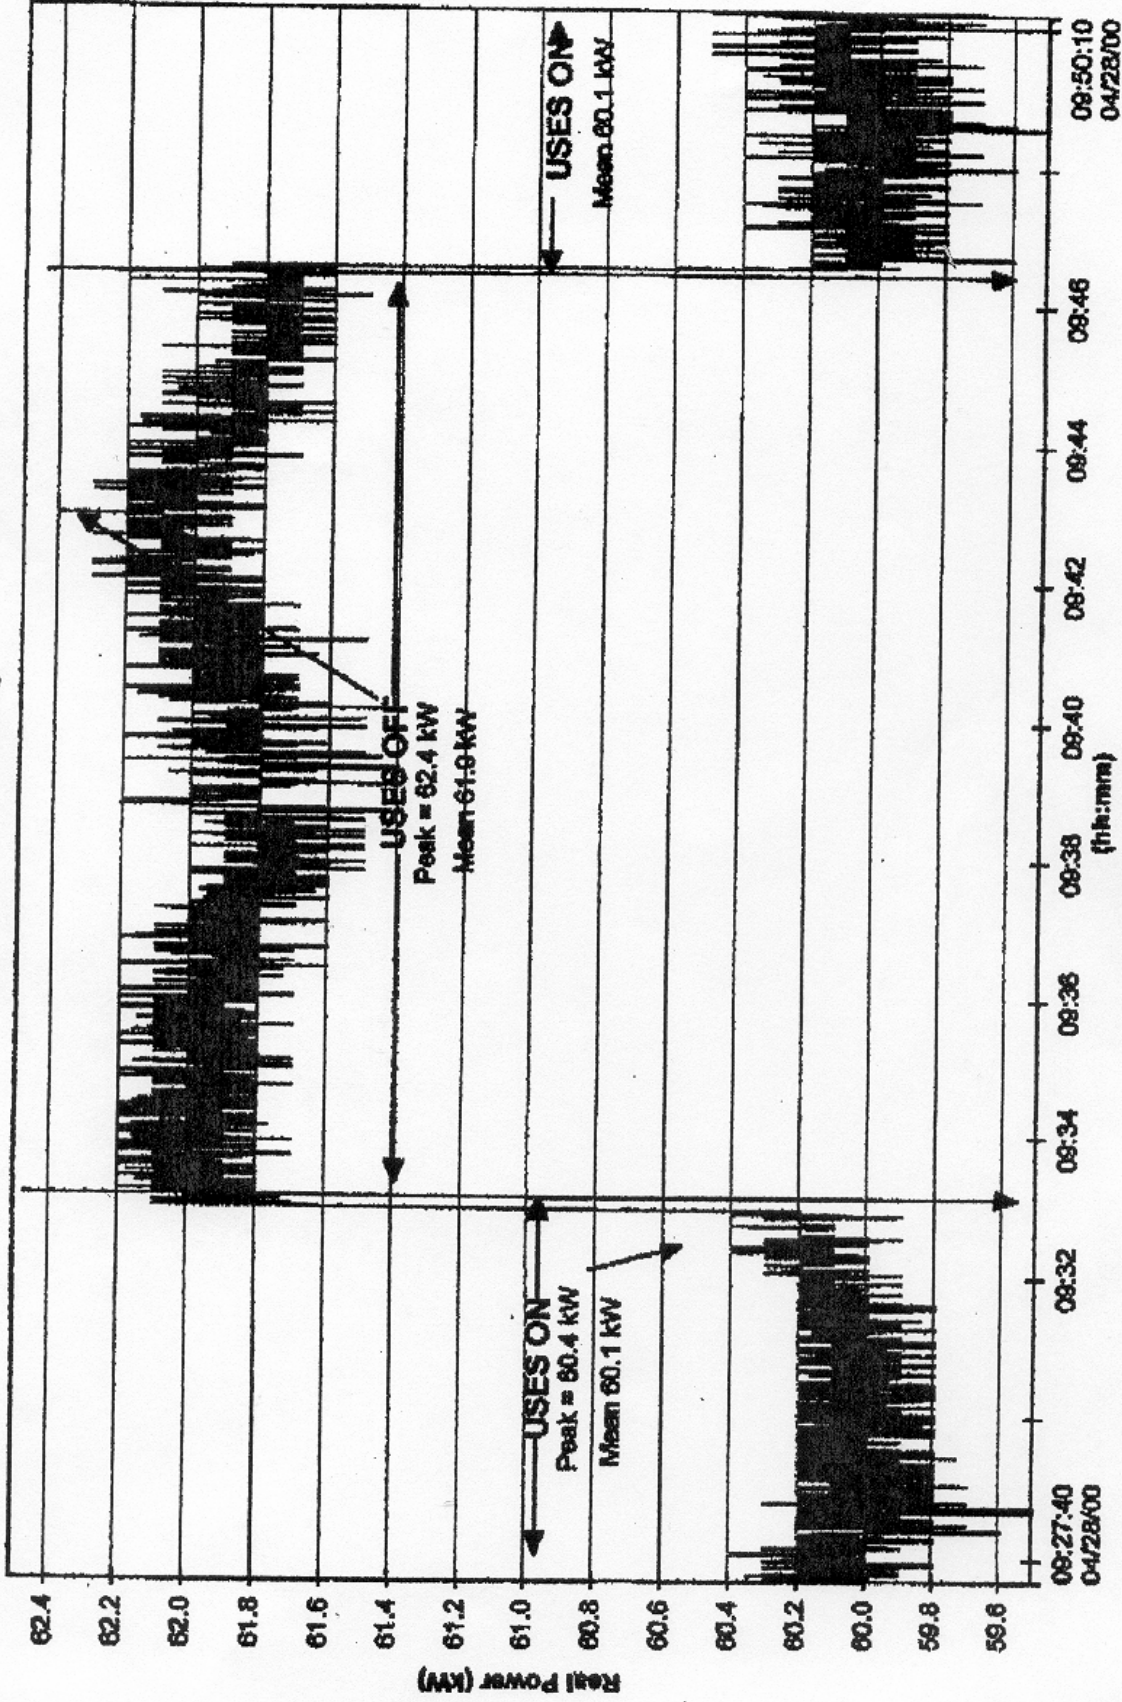

CT College - Pool Room/Fitness Ctr. Switchgear Room USES ON-OFF Testing

(2) CMES 3D 490 volt unit

Connecticut College - Dehumidifier Disconnect for Pool Complex USES ON-OFF Testing

(1) CMES 3D 480 volt unit

CT Transit USES ON - OFF Testing

(1) CMES 3D 480 volt unit POP # 6