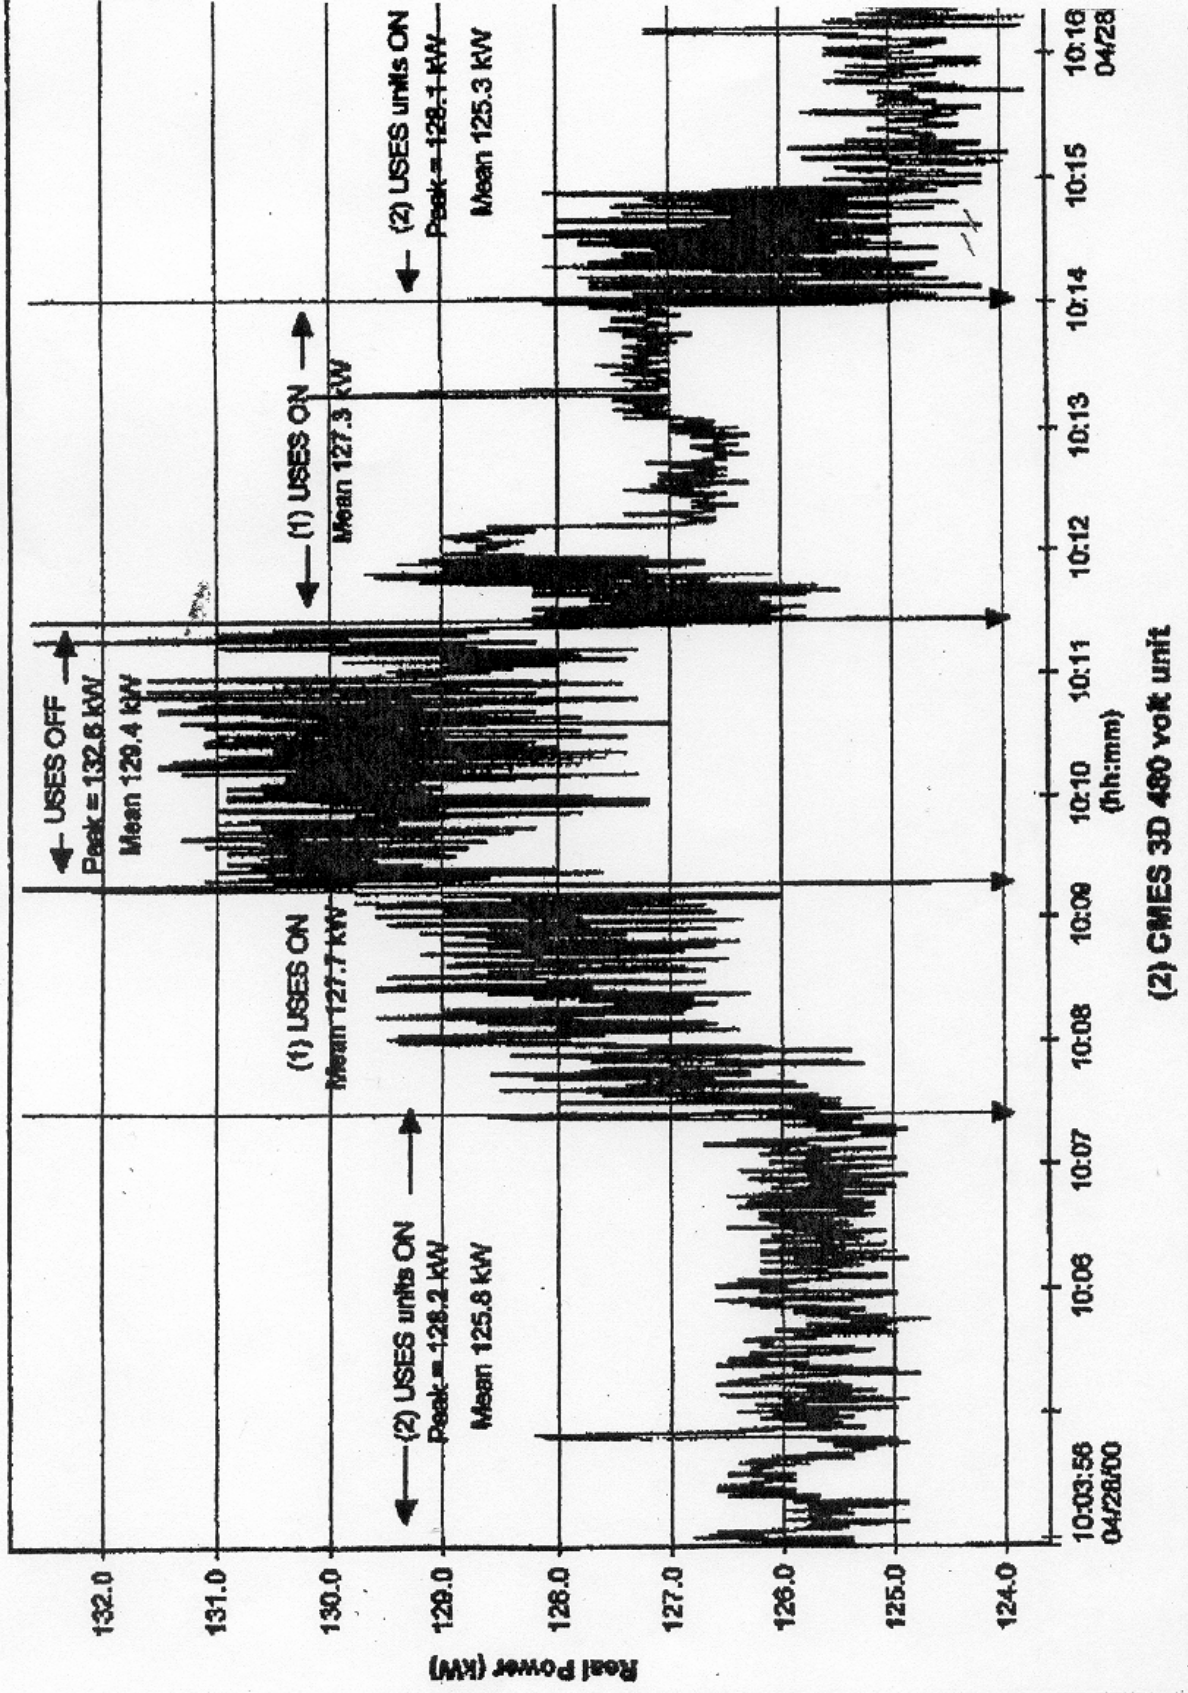

CT College - Pool Room/Fitness Ctr. Switchgear Room USES ON-OFF Testing

(2) CMES 3D 490 volt unit

Connecticut College - Dehumidifier Disconnect for Pool Complex USES ON-OFF Testing

(1) CMES 3D 480 volt unit

CT Transit USES ON - OFF Testing

(1) CMES 3D 480 volt unit POP # 6